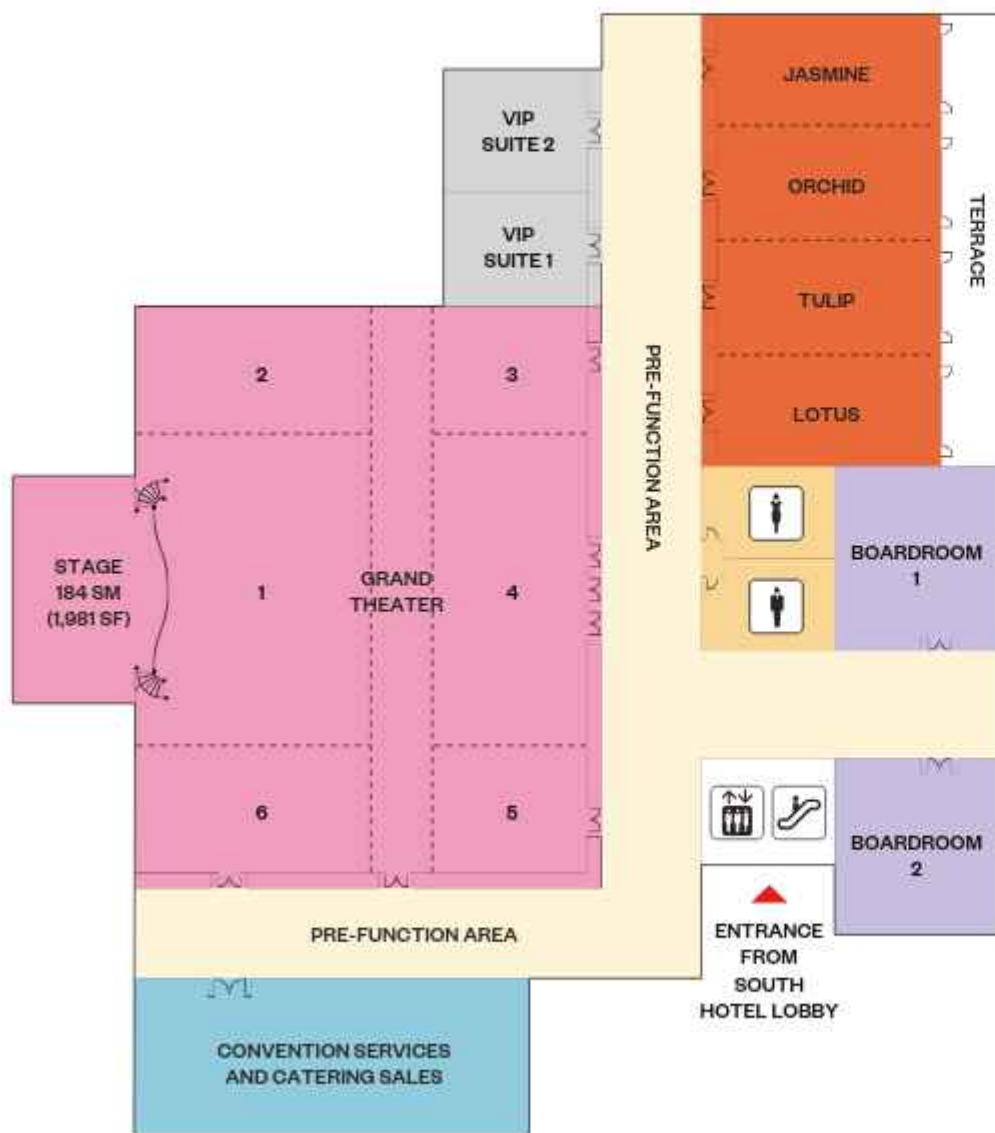

Wynn Palace Ballrooms and Meeting Rooms

LOCATION	CAPACITY							
	THEATER	CLASSROOM	BOARDROOM	U-SHAPE	HOLLOW SQUARE	BANQUET	BUFFET	COCKTAIL
GRAND THEATER	1,200	648	84	144	204	980	800	1,000
Theater 1	243	180	84	84	78	180	180	300
Theater 2	90	84	38	38	42	72	60	100
Theater 3	60	38	24	27	38	48	40	50
Theater 4	182	96	84	42	66	120	100	200
Theater 5	60	38	24	27	38	48	40	50
Theater 6	90	84	38	38	42	72	60	100
Theater 1, 2, 6	540	270	120	90	150	360	300	500
Theater 3, 4, 5	360	216	120	78	138	240	200	300
Theater 1 & 4	540	360	84	102	126	480	400	600
Theater 1 & 2 / 1 & 6	405	210	90	72	114	252	210	400
Theater 3 & 4 / 4 & 5	270	188	90	60	102	188	140	250
Theater 2 & 3 / 5 & 6	200	108	84	87	96	192	180	200
Theater 1, 2, 3, 4	800	504	90	126	168	672	580	750
Theater 1, 4, 5, 6	800	504	90	126	168	672	580	750
MEETING ROOMS	405	186	84	106	120	288	240	320
Lotus	72	30	30	30	36	72	60	80
Tulip	72	30	30	30	36	72	60	80
Orchid	72	30	30	30	36	72	60	80
Jasmine	72	30	30	30	36	72	60	80
Lotus & Tulip	182	90	38	45	60	144	120	180
Tulip & Orchid	182	90	38	30	60	144	120	180
Orchid & Jasmine	182	90	38	30	60	144	120	180
Lotus, Tulip & Orchid	270	150	60	75	90	216	180	240
Tulip, Orchid & Jasmine	270	150	60	75	90	216	180	240
BOARDROOMS								
Boardroom 1	-	-	24	-	-	-	-	-
Boardroom 2	-	-	12	-	-	-	-	-